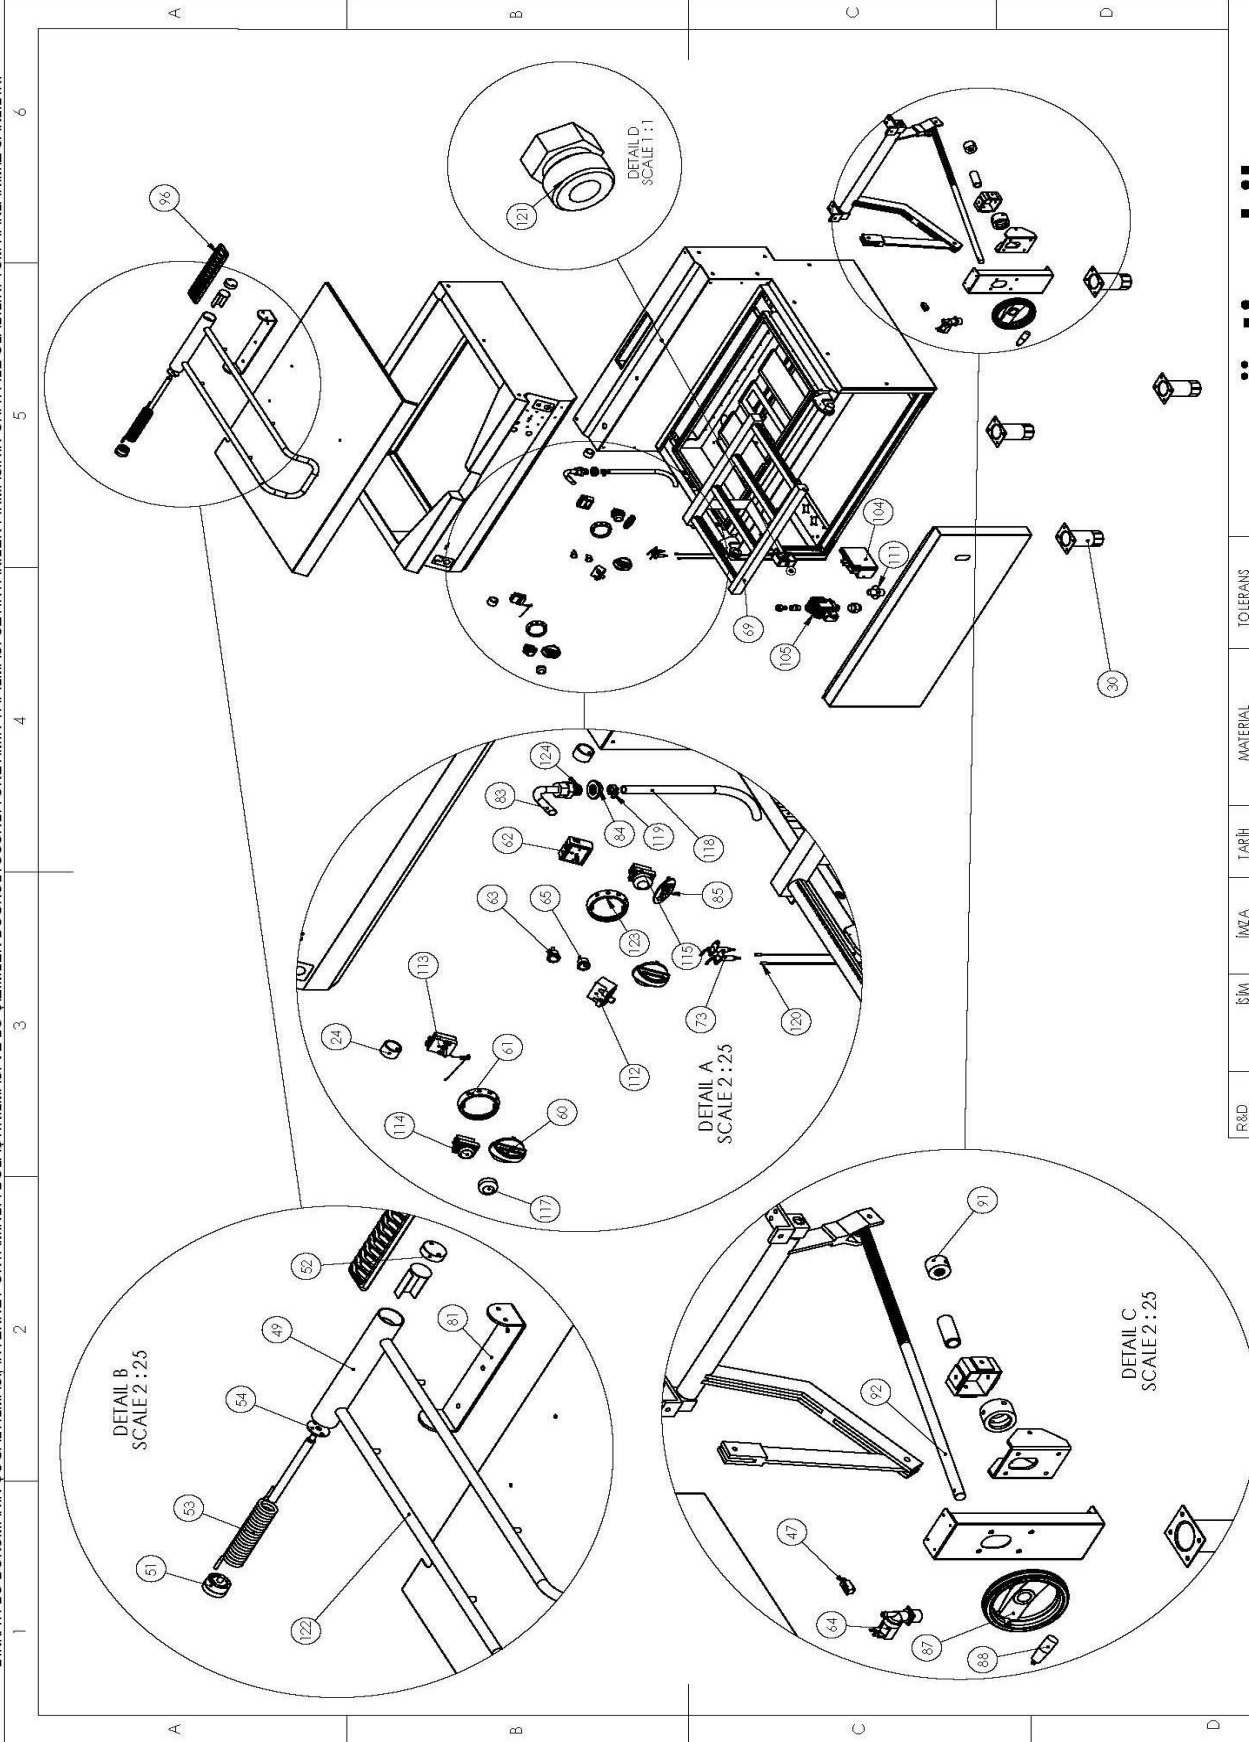

DİKKAT: BU DÖKÜMANIN COĞALTILMASI İNTERNET ORTAMINDA DOLAŞTIRILMASI VE BU ÇİZİMLER DOĞRULTUSUNDA ÜRETİMİN YAPILMASI ÖZTİRYAKILER FİRMANININ ONAYI İLE OLABİLİR. TÜM HAKLARIMIZ SAKLIDIR.

Öztiryakiler

80 LT GAZLI DEVRİLİR TAVA (YENİ MODEL)

RİSD	BİM	İMEÇ	TARİH	MATERYAL	TOLERANS
ŞİZEN	E.BAŞTUĞ		25.04.2011		DIN 7168
KONTROL	MAHACI		25.04.2011		ORTA
ONAY	MAHACI		25.04.2011		
REVİZYON	REVİZYON	0			
ÖLÇEK	1:100	T. RESİM NO			

ARGE
KONTROLLÜ KOPYA

V13.01

RESİM ÜZERİNDEN ÖLÇÜ ALMAYINIZ! TÜM ÖLÇÜLER mm ÇİNSİNDİR

WARNING: IT IS APPROPRIATE TO MULTIPLY, USE, DISPLAY AT COMPUTER/INTERNET AND PRODUCE THE PRODUCT WITH ITS DRAWINGS WITH THE APPROVAL OF ÖZTİRYAKILER COMPANY. ALL RIGHTS RESERVED.